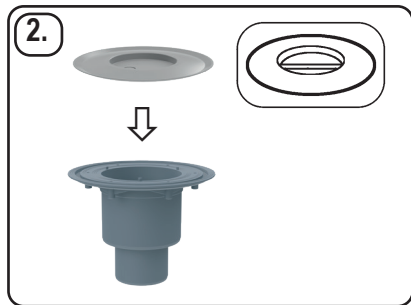

# HL310K

DN 50/75/110

- HL37N
- HL37N.1
- HL37Prblue
- HL37NP
- HL37NP.1
- HL37PPrblue
- HL38N
- HL38N.1
- HL38Prblue
- HL39
- HL39.1
- HL39Prblue
- HL39G
- HL39.1G
- HL39PrblueG
- HL3000
- HL3000.1
- HL3000Prblue